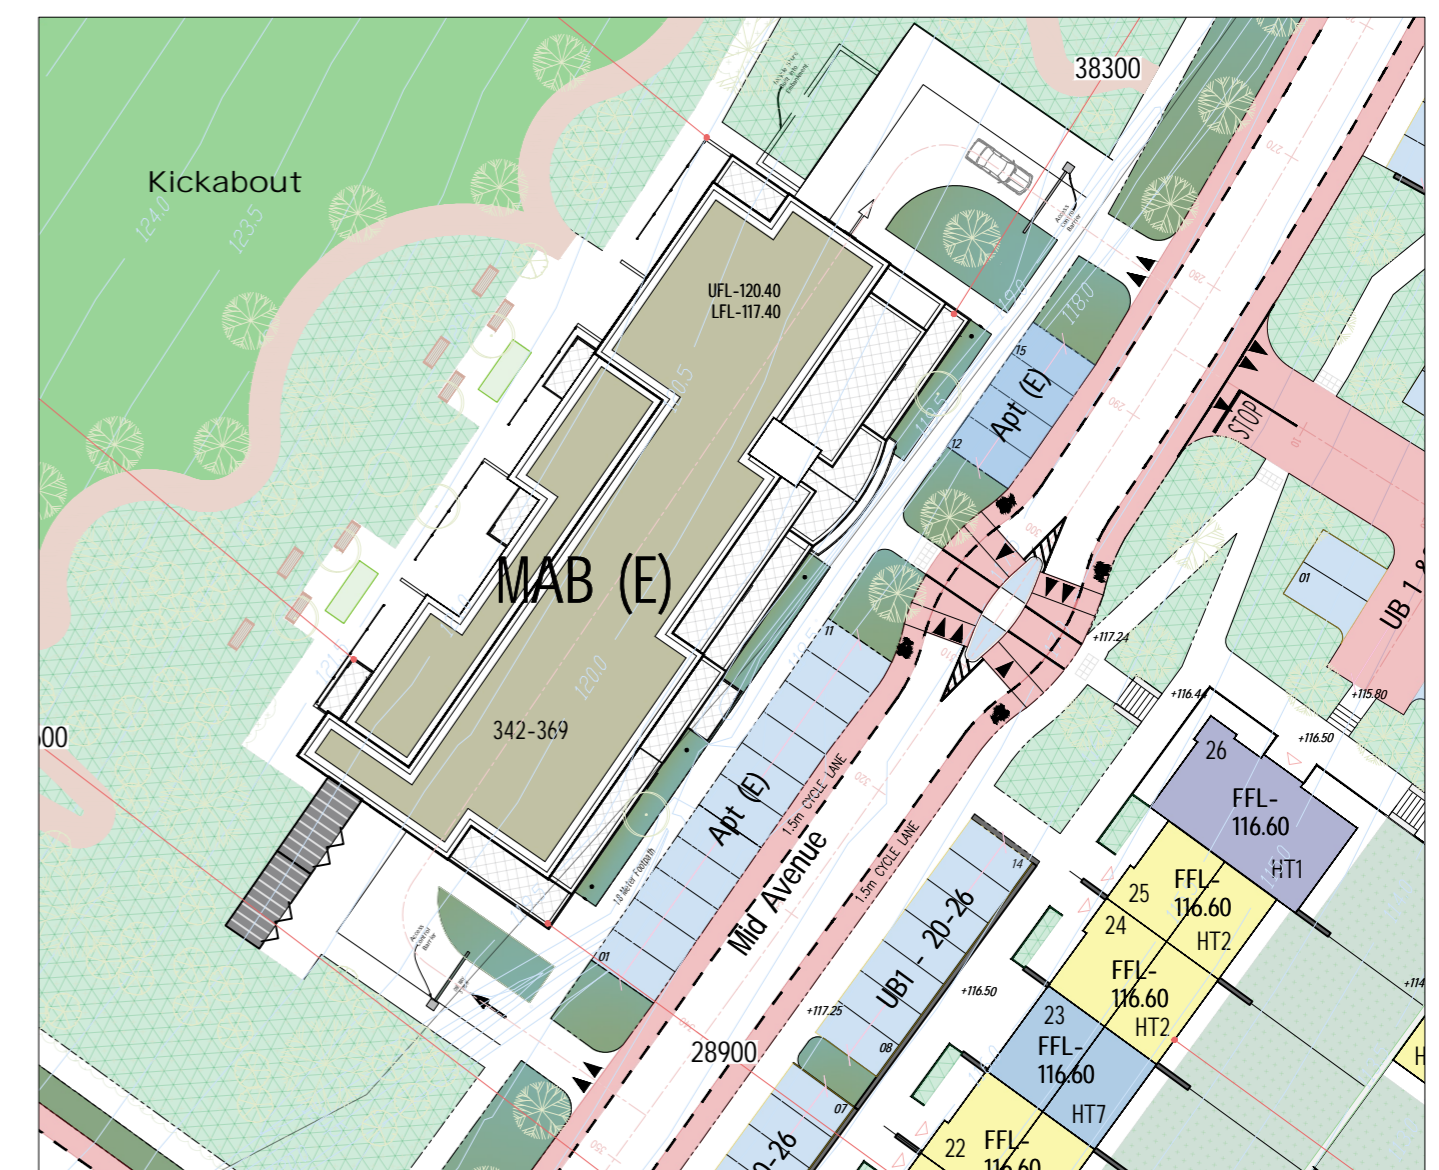

Lower- Avenue Apartments 96 Units  
(LAB A-B-C-D) 152-247 Scale 1-500  
Roof Plan Scale 1-200

Lower- Avenue Apartments 96 Units  
(LAB A-B-C-D) 152-247 Scale 1-500

Mid-Avenue Apartments 112 Units  
(MAB E-F-G-H) 258-369  
Roof Plan Scale 1-200

Mid-Avenue Apartments 112 Units  
(MAB E-F-G-H) 258-369 Scale 1/500