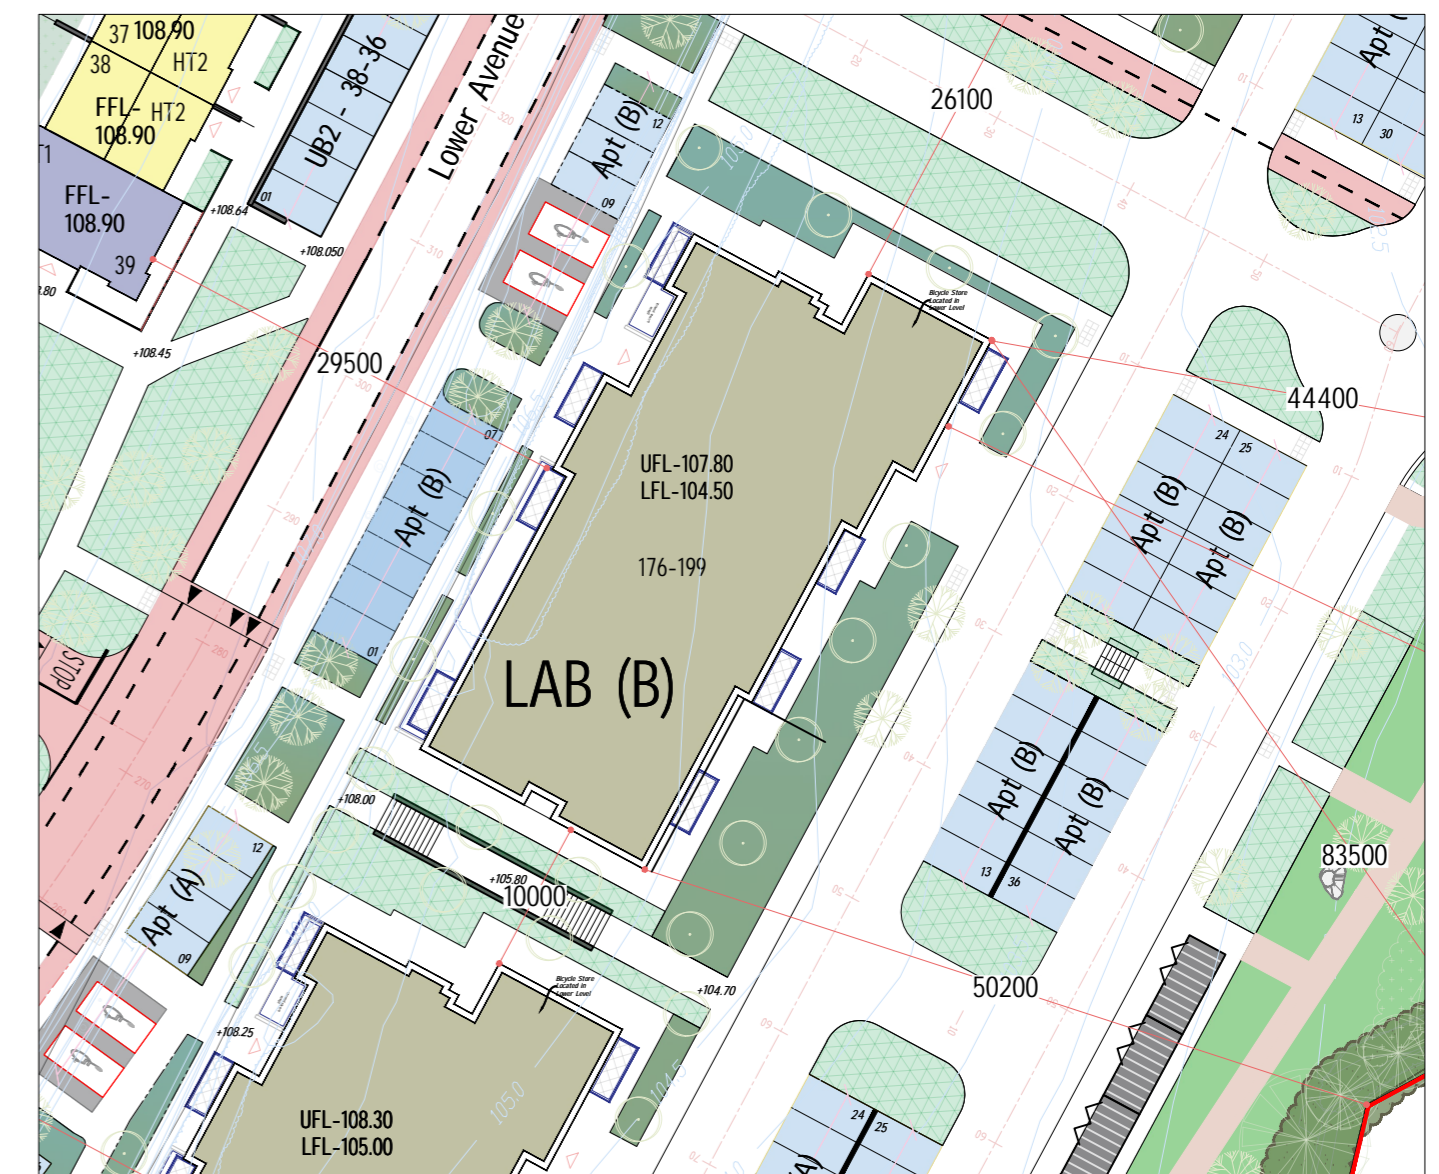

Lower- Avenue Apartments 96 Units  
(LAB A-B-C-D) 152-247 Scale 1-500  
Roof Plan Scale 1-200

Lower- Avenue Apartments 96 Units  
(LAB A-B-C-D) 152-247 Scale 1-500

Mid-Avenue Apartments 112 Units  
(MAB E-F-G-H) 258-369  
Roof Plan Scale 1-200

Mid-Avenue Apartments 112 Units  
(MAB E-F-G-H) 258-369 Scale 1/500