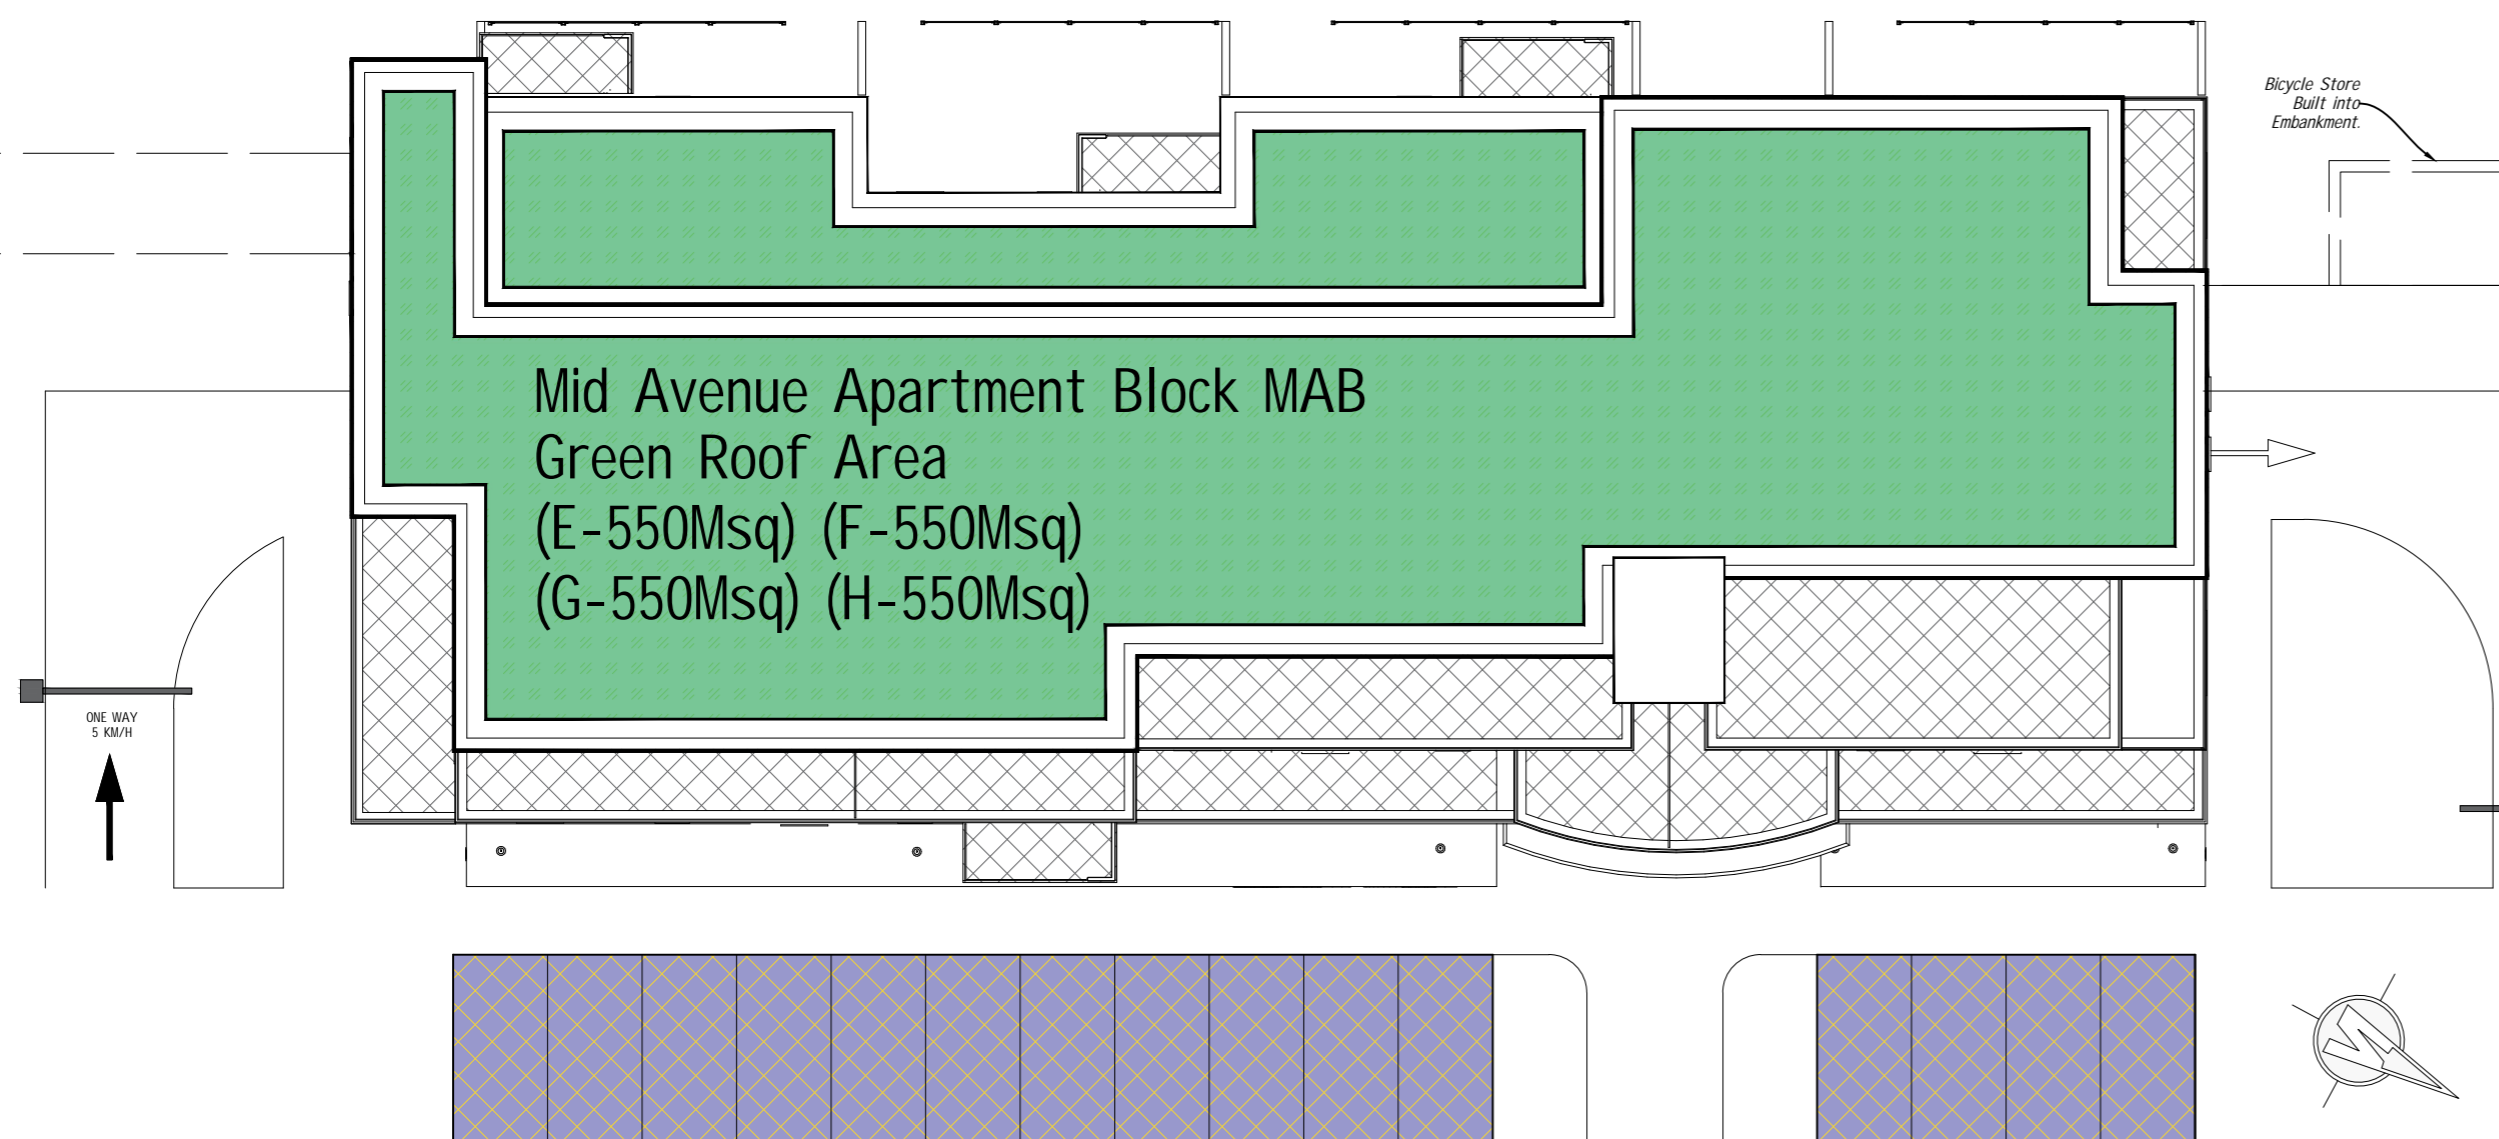

Lower- Avenue Apartments 96 Units  
(LAB A-B-C-D) 152-247 Scale 1-500  
Roof Plan Scale 1-200

Lower- Avenue Apartments 96 Units  
(LAB A-B-C-D) 152-247 Scale 1-500

Mid-Avenue Apartments 112 Units  
(MAB E-F-G-H) 258-369  
Roof Plan Scale 1-200

Mid-Avenue Apartments 112 Units  
(MAB E-F-G-H) 258-369 Scale 1/500